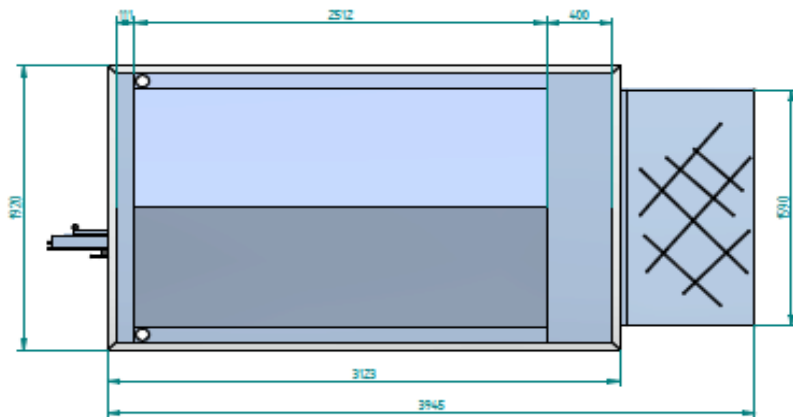

Chubb safes

Trusted the world over.

Bishopsgate Int (Nig) Ltd
52a Campbell Street
Lagos Island CBD
Lagos State 100221

Tel: +234 (700) 247-4677-4283
Email: sales@bishopsgate-nq.com
Web: www.bishopsgate-nq.com