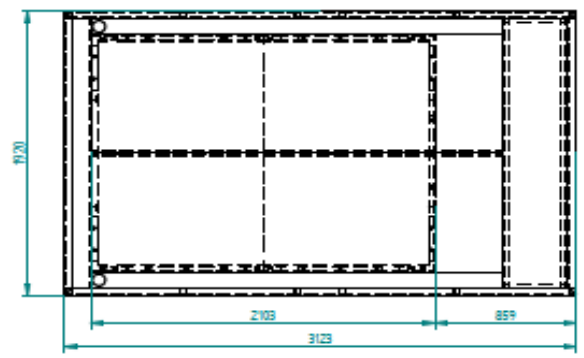

Chubb safes
Trusted the world over.

Bishopsgate Int (Nig) Ltd
52a Campbell Street
Lagos Island CBD
Lagos State 100221
Tel: +234 (700) 247-4677-4283
Email: sales@bishopsgate-ng.com
Web: www.bishopsgate-ng.com