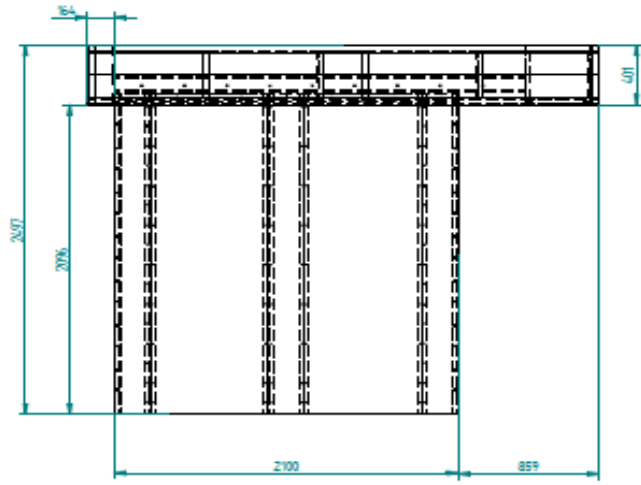

Chubb safes
Trusted the world over.

Bishopsgate Int (Nig) Ltd
52a Campbell Street
Lagos Island CBD
Lagos State 100221
Tel: +234 (700) 247-4677-4283
Email: sales@bishopsgate-ng.com
Web: www.bishopsgate-ng.com