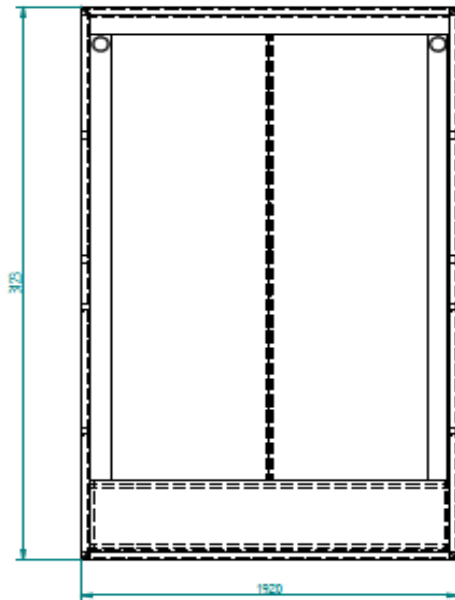

Web: [www.bishopsgate-ng.com](http://www.bishopsgate-ng.com)

ISO VIEW

**Chubbsafes**  
*Trusted the world over.*

**Bishopsgate Int (Nig) Ltd**  
 52a Campbell Street  
 Lagos Island CBD  
 Lagos State 100221